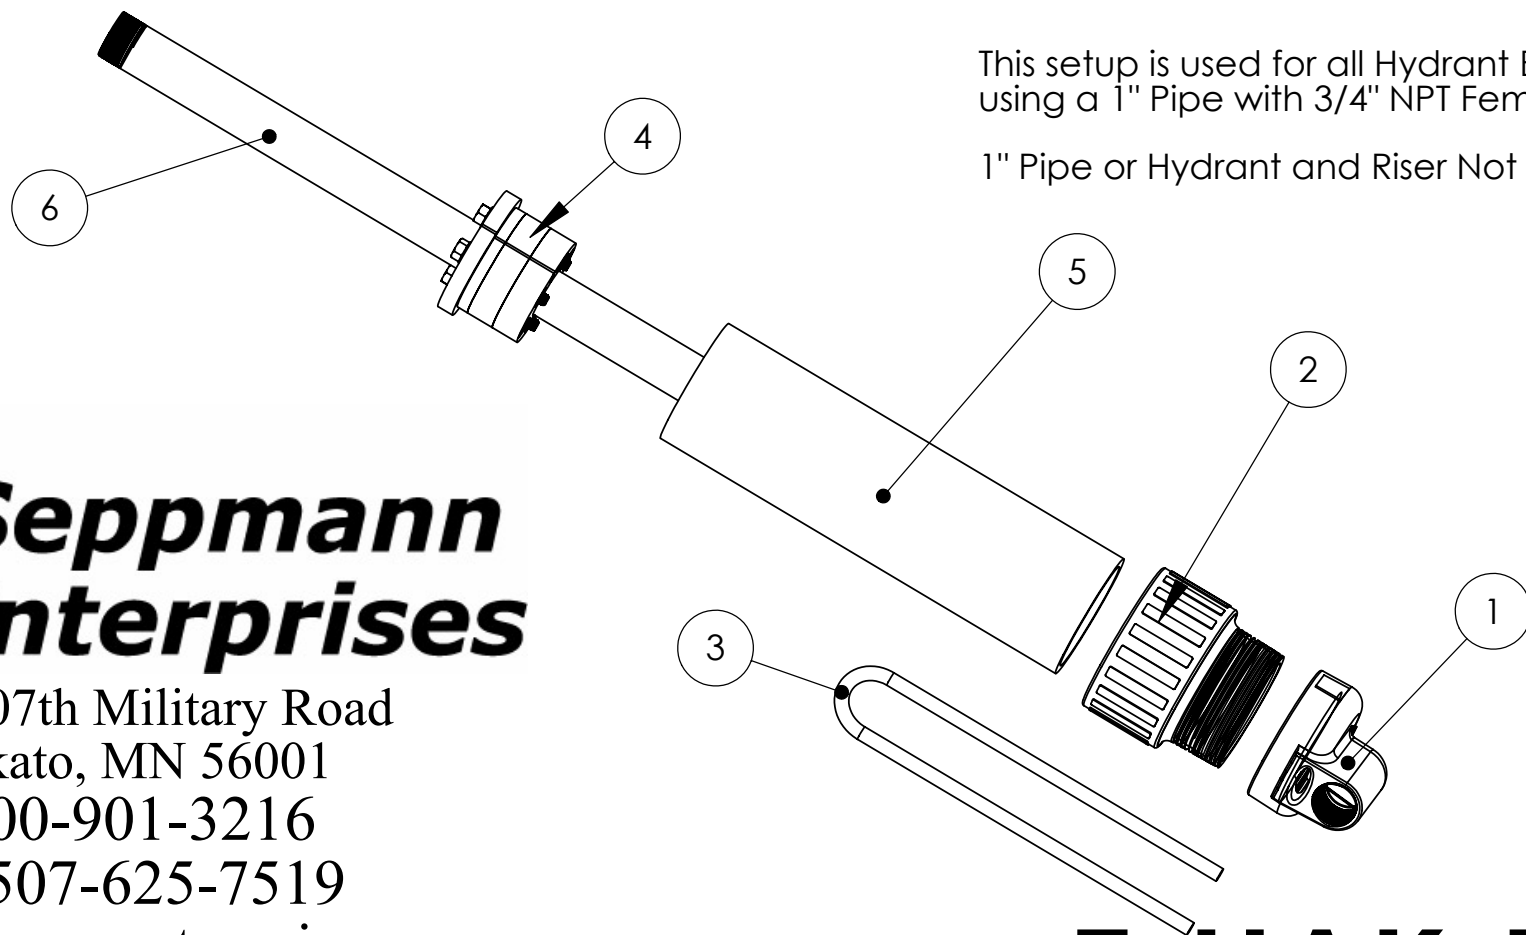

ITEM NO.	PART NUMBER	DESCRIPTION	QTY.
1	CS-100-4	3" Brass Coupler - 1" NPT x 3/4" NPT	1
2	CS-100-1	3" Pvc Slip to 3" NPT Male	1
3	CS-100-6	3/8" Stainless Staple	1
4	WS-1000	1" x 3" PVC Compression Cap (2pc)	1
5	3000x3500	3" Pipe Plastic or Metal	1
6	1000x96 pipe	1" steel pipe	1

This setup is used for all Hydrant Brands using a 1" Pipe with 3/4" NPT Female end.

1" Pipe or Hydrant and Riser Not Included.

SE Seppmann Enterprises

53910 207th Military Road
Mankato, MN 56001
1-800-901-3216